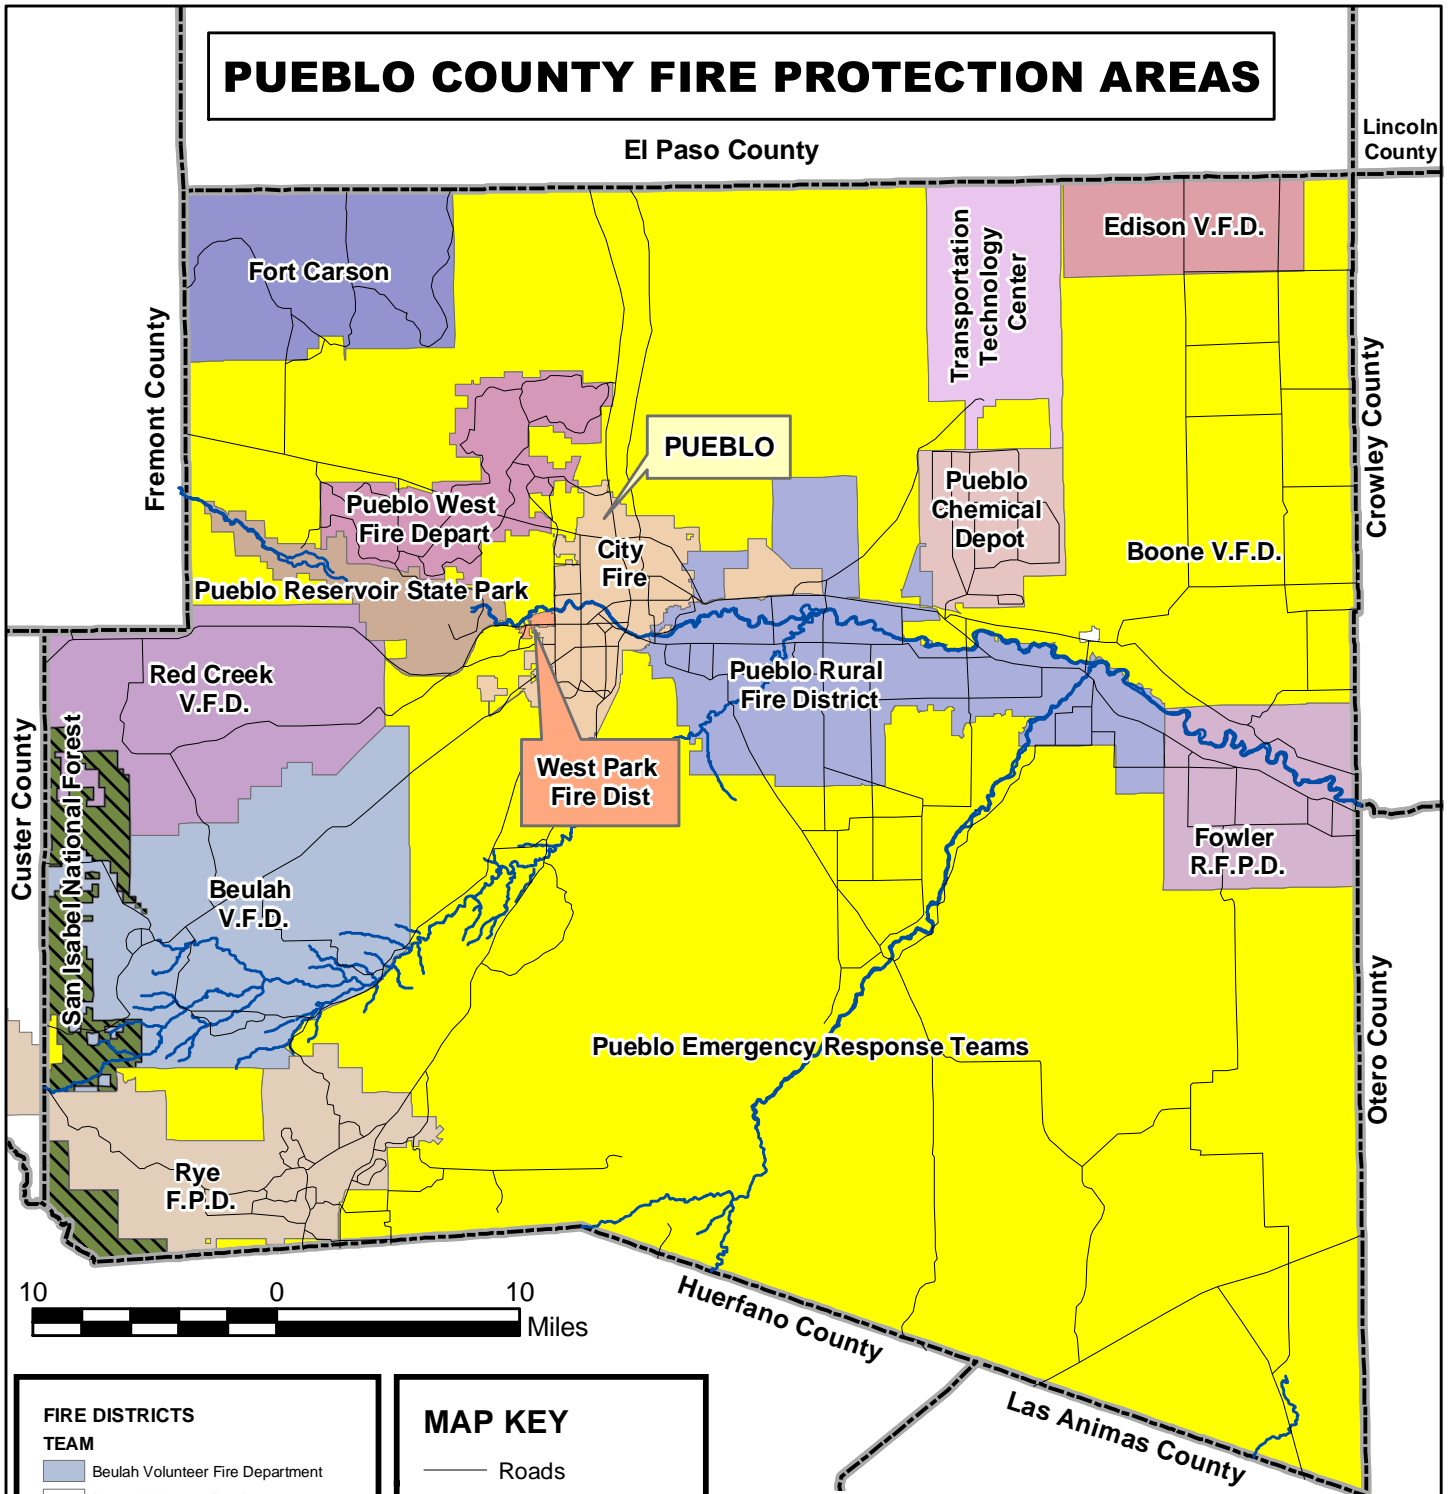

PUEBLO COUNTY FIRE PROTECTION AREAS

FIRE DISTRICTS

TEAM

- Beulah Volunteer Fire Department
- Boone Volunteer Fire Department
- City of Pueblo Fire
- Edison Volunteer Fire Department
- Fort Carson Military Reservation
- Fowler Rural Fire Protection District
- Pueblo Chemical Depot
- Pueblo Emergency Response Teams
- Pueblo Reservoir State Park
- Pueblo Rural Fire District
- Pueblo West Fire Department
- Red Creek Volunteer Fire Department
- Rye Fire Protection District
- San Isabel National Forest
- Transportation Technology Center Inc.
- West Park Fire District

MAP KEY

- Roads
- Water
- County Boundary

Note:

1. Fire protection area boundaries illustrated on this map are combination of taxing district boundaries, contract areas and other long-term (one or more years) commitments.
2. Due to the scale of this map, individual property owners are advised to check with their fire department to verify fire service to their property.